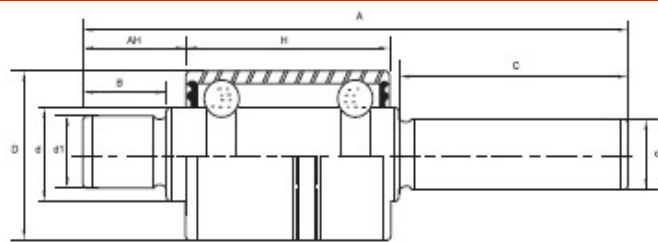

Water pump bearings

水泵轴承

WB Type

ACCOR	Bearing Number			Principal Dimensions (mm)								
	NSK	FAG	KOYO	D	H	A	AH	d	d1	d2	B	C
WB1630092	885477	W2364S	885477ARSE	30	38.89	92.48	25.12	15.918		12.037		26.06
WB1630093D			WPB16093-4RS	30	38.89	92.5	16.5	15.918		12		34.5
WB1630093-1			WPB16093-1RS	30	38.89	93	18.5	15.918		12		32.6
WB1630093	885330	W2366	WPB163093RS	30	38.89	93	18.5	15.918				
WB1630094				30	38.89	94.5	35.11	15.918				
WB1630095			WPB16095CRS	30	38.89	94.6	19.2	15.918		12		33.5
WB1530096				30	38.89	96.5	17.87	15.918		12.052		35.45
WB1630097				30	30	97		15.918				
WB1630098-1				30	38.89	97.51	23.49	15.918				
WB1630098-2	885110	W2384S		30	38.89	97.65	19.05	15.918		12.675		36.53
WB1630098-6				30	38.89	97.65		15.918				
WB1630098-3	885324			30	38.89	97.82	17.88	15.918				
WB1630098A	885307	W2385		30	38.89	98	17	15.918				
WB1630098-4		W2385-4		30	38.89	98	20	15.918				
WB1630098W				30	38.89	98	16.5	15.918				
WB1630098C			WPB16095-2RS	30	38.89	98	16	15.918		12		40.6
WB1630098CA		W2385-6		30	38.89	98	17.06	15.918				
WB1630098-5		W2386S		30	38.89	98.04	18.51	15.918		12.235		38
WB1630099	885474	W2387S	WPB16099-1RS	30	38.89	98.5	22.55	15.918		12		33.76
WB1630099-3				30	38.89	98.5	16.25	16	12	12	14.5	50.25
WB1630099-1			WPB16099-5RS	30	38.89	98.5	16.5	15.918	12	12		40.5
WB1630099-2	885301			30	38.89	98.88	23.62	15.918	15	15	21.13	32.51
WB1530100				30	36.5	100	23.5	15.918				
WB1630100			WPB16100ARS	30	38.89	100	24	15.918		12		35
WB1630100-1				30	39	100	21	15.918		12		37.5
WB1630101D	885328		BWF3044	30	38.89	101	24	15.918	14	12	20.5	35.1
WB1630101				30	38.89	101	25	16		12		35
WB1630101-2				30	38.89	101.2	21.8	15.918				
WB1630101-1	885467	W2398-1S		30	38.89	101.24	29	15.918	12.007	12.687	25.4	31.01
WB1630102-1			885685RSE	30	38.89	101.5	17.5	15.918				
WB1630102	885321	W3399		30	38.89	101.5	17.5	15.918				
WB1630102-3		W2401-3		30	38.89	102.01	16.92	15.918				
WB1630102-4			WPB16102CRSE	30	38.89	102.26	35	15.918	15	15	32.92	26.04
WB1630102A	885147			30	38.89	102.5	22	15.918		12.675		38.5
WB1630102-5		W2404S	WPB16102BRSE	30	38.89	102.62	24.45	15.918		12.674		38.1
WB1630103-1				30	38.89	102.74	35.02	15.918	12.7	12.014	30.5	23.75
WB1630103-2	885405		WPB16102-4RSE	30	38.89	102.74	28.77	15.918	12.014	12.7	25.5	32
WB1630103-3			WPB16102ARSE	30	38.89	102.87	22.7	15.918		12.675		38.1
WB1630103-4			WPB16103ERSE	30	38.89	102.87	23.11	15.918				
WB1630103D			WPB16103-9RS	30	38.89	103	16.51	15.918		12		43
885140	885595	W2406-2	885140BRSE	30	38.89	103.2	23.42	15.918