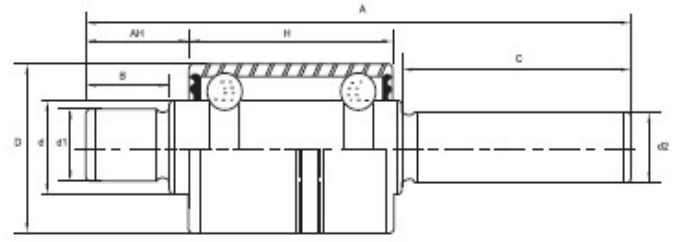

Water pump bearings

水泵轴承

WB Type

ACCOR	Bearing Number			Principal Dimensions (mm)								
	NSK	FAG	KOYO	D	H	A	AH	d	d1	d2	B	C
WB1630104-6	BWF30AA		R16150-IRS	30	38.89	103.5	21.58	15.918	12	12	18.26	39.75
WB1630104-2		W24071S		30	38.89	103.5	21.56	15.918		12		39.75
WB1630104-3	BWF3088			30	38.89	103.51	19.56	15.918		12		42
WB1630104D				30	39	103.65	21.5	15.92		12		36
WB1630104-4				30	38.89	103.84	22.33	15.918				
WB1230104-1				30	38.89	103.8	17.5	16	12	12	16	44.8
WB1630104				30	38.89	104	16.25	16	12	12	14.5	46.5
WB1630104-5				30	38.89	104		15.918		12		35.1
WB1630105-1		W2412-1		30	38.89	104.65	20.3	15.918				
WB1630105-2	885602	W2412		30	38.89	104.68	27.05	15.918				
WB1630105-3				30	38.89	105	47.16	15.918				
WB1630105-6				30	38.89	105		15.918		12		33.3
WB1630105-4				30	38.89	105.16	23.95	15.918				
WB1630105				30	38.89	105.3	16.2	16	12	12	15	48
WB1630112-2	885098	W2440-1		30	38.89	111.91	26.7	15.918				
WB1630112-3			WPB116112-5RS	30	38.89	112	25.15	15.918				
WB1630112-4	885327	W2440-5S	BWF30768	30	38.89	112	30	15.918		12		40.49
WB1630112-5		W2441-1		30	38.9	112	27	15.918				
WB1630112-6		W2442		30	38.89	112.4	23.37	15.918				
WB1630113-1				30	38.89	112.52	31.26	15.918				
WB1630113-2				30	38.89	112.67	25.52	15.918				
WB1630113-3	885614			30	38.89	112.78	30	15.918				
WB1630113-7				30	38.89	113	18.5	15.918		12		53.6
WB1630113-4		W2445	885156	30	38.89	113.11	31.75	15.918				
WB1630113-5			WPB16113CRSE	30	38.89	113.21	32	15.918				
WB1630113-6	N885156	W2446	885156-S	30	38.9	113.49	27.38	15.918				
WB1630114-3				30	38.89	113.6	17	15.918	12	12	15	55.6
WB1630114-1		W2447		30	38.89	113.67	31.6	15.918				
WB1630114				30	38.89	114	24	15.918				
WB1630114-4				30	38.89	114		15.918		12		47.8
WB1630114-2	885697	W2450-2	C8DE8530A-1RS	30	38.89	114.3	32	15.918				
WB1630115-1			WPB16115-1RS	30	38.89	114.54	29.4	15.918		12		42.5
WB1630115-2	885133-A		885133ARSE	30	38.89	114.81	32	15.918				
WB1630115-5			WPB16115-3ARS	30	38.89	115	16.5	15.918		12		36
WB1630115-4				30	38.89	115	26.11	16				
885167	885167			30	38.89	115.51	27.8	15.918				
WB1630116-1	885495	W2455		30	38.89	115.75	26.85	15.918				
WB1630116-2			WPB16116-1RS	30	38.89	116	30.06	15.918		12		43
WB1630116				30	38.89	116	26	15.918		12		46
WB1630116C				30	38.89	116	27.11	15.918				
WB1630117				30	38.89	116.5	27.5	16		13		47
WB1630117-1		W2462-2	885190	30	38.89	117.35	33.96	15.918				
WB1630118		W2465		30	38.9	118.26	14.68	15.918				
WB1630119-3				30	38.89	119	22.5	15.918		12		55