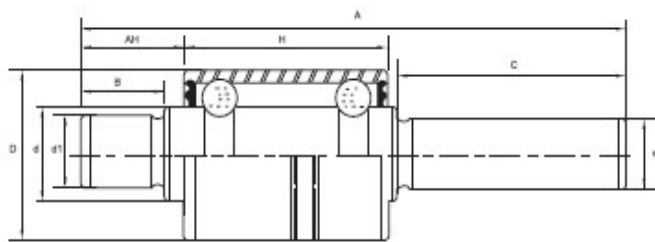

Water pump bearings

水泵轴承

WB Type

ACCOR	Bearing Number			Principal Dimensions (mm)								
	NSK	FAG	KOYO	D	H	A	AH	d	d1	d2	B	C
885118	885118	W2468	885118RSE	30	38.89	119.07	37.31	15.918				
WB1630119C				30	38.89	119.3	37.6	15.918				
WB1630119-1	885135S	W2470	885135CRSE	30	38.89	119.46	32.54	15.918				
WB1630119-2	885637			30	38.89	119.46	40.82	15.918				
WB1630120-1	885584S	W2472	885584	30	38.89	119.84	36.5	15.918				
WB1630120				30	38.89	120	31	15.918				
WB1630121-1		W2475	885222	30	38.9	120.65	38.12	15.918				
WB1630121	885105	W2476	885105	30	38.89	120.9	29.46	15.918				
WB1630121-2				30	39	121	24	15.918		12		53.6
WB1630122D				30	38.89	121.5	25	16		12		47.5
WB1630122-1	885238	W2478-1		30	38.89	121.62	31.42	15.918				
WB1630122		W2479-1	885208	30	38.89	121.87	37.26	15.918				
WB1630122-2				30	38.89	121.92	41.37	15.918		12.675		38.1
WB1630122X				30	38.89	122	26.5	15.918				
WB1630122-3				30	38.89	122.12	32.96	15.918		12.703		44.7
WB1630122-4	885476	W2481		30	38.89	122.17	33.88	15.918				
WB1630122-5	885168H			30	38.89	122.22	28.67	15.918				
WB1630122-6	885168C	W2481-1	885168-1	30	38.89	122.22	28.58	15.918				
885168	885168AD	W2481-6	885168AA	30	38.89	122.22	40.18	15.918				
WB1630122-7				30	38.89	122.4	33.5	15.918				
WB1630123-1			WPB16122-1RSE	30	39	123		15.918				
W6484-1				30	38.89	123		15.918				
WB1630123		W2484		30	38.89	123.04	36.86	15.918				
WB1630124-1				30	57.15	123.2	25.5	15.918				
WB1630124-6	885100B	W2486-2	885100B	30	38.89	123.67	31.75	15.918				
WB1630124-2			WPB16124RS	30	38.89	124	42.61	15.918		12		40
WB1630124-3	885326	W2488S	BWF3089	30	38.89	124	41.78	15.918		12		40.49
WB1630124				30	38.89	124	21	15.918				
WB1630124-5				30	39	124	23	15.918		12		60.5
WB1630124-4	885245	W2489-2	885245RSE	30	38.89	124.4	40	15.918				
WB1630125				30	38.9	124.5	30.14	15.918		15.817		40.64
WB1630125-2				30	38.89	124.5	40	15.918				
WB1630125-1	885534S			30	38.89	124.97	39.12	15.918				
WB1630126		W2496		30	38.89	126	34.3	15.918				
WB1630127-1			885142C	30	38.89	127	44.55	15.918				
WB1630127-2			WOB16127CRSE	30	38.89	127	37.94	15.918		12.7		35.56
WB1630127-3	885142D	W2500-2		30	38.89	127	32.56	15.918				
WB1630127				30	38.89	127	36	16	M12		19	
WB1630127D				30	38.89	127	27	15.918		12		59
WB1630128				30	38.89	127.7	22.41	15.918				
WB1630128-1	885151B	W2405-6	885151-B	30	38.89	127.79	44.45	15.918				
WB1630128-2	885141		885141RSE	30	38.89	127.79	25.8	15.918				
885169	885169	W2507	885169-1	30	38.89	129	31.75	15.918				
WB1630130				30	38.89	130	41	15.918				
WB1630132		W2520		30	38.89	132.16	50.42	15.918