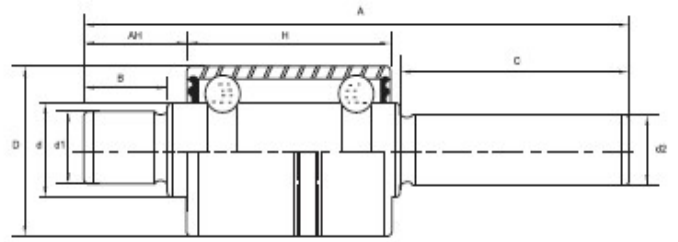

Water pump bearings

水泵轴承

WB Type

ACCOR	Bearing Number			Principal Dimensions (mm)								
	NSK	FAG	KOYO	D	H	A	AH	d	d1	d2	B	C
885104				30	38.89	132.16		15.918				
WB1630132-1	885104A			30	38.89	132.16	47.85	15.918				
WB1630133			885113-B	30	38.89	132.54	40.87	15.918				
WB1630133-1			885113CRSE	30	38.89	132.64	29.77	15.918				
WB1630133-2	885611	W3522-1		30	38.89	132.64	29.77	15.918				
WB1630133-3				30	38.89	133.1	55.35	15.918				
WB1630133-4	885415	W2524-1		30	38.89	133.25	38.86	15.918				
WB1630134	885113	W2527	885113BRSE	30	38.89	133.86	42.65	15.918				
WB1630135	885158AA	W2531-1	K885158AA	30	38.89	134.92	33.15	15.918				
WB1630135-1	885437S	W2532		30	38.89	135.28	50.85	15.918				
WB1630135-2			885437RSE	30	38.89	135.28	45.59	15.918				
WB1630136			885093SRSE	30	38.89	135.74	44.5	15.918				
WB1630136-1	885093	W2534-1	885093S	30	38.89	135.74	52.4	15.918				
WB1630136-2	885158P	W2537	WPB16136GBRSE	30	38.89	136.4	39.1	15.918				
WB1630137			885672	30	38.89	137.49	40	15.918				
WB1630138		W2542		30	38.89	137.67	46.23	15.918				
WB1630138-1			885158-1RSE	30	38.89	138.1	40.89	15.918				
WB1630138-2	885158		885158-1	30	38.89	138.1	58.34	15.918				
WB1630138-3		W2543		30	38.89	138.1	45.7	15.918				
WB1630139	885603	W2548-1	885603	30	38.89	139.32	35.05	15.918				
WB1630141	885248	W2555	885248RSE	30	38.89	141	49	15.918				
WB1630141-1	885458	W2556		30	38.89	141.22	38.93	15.918				
WB1630142		W2559		30	38.89	142.1	44.86	15.918				
WB1630143	885141	W2562	885141-1	30	38.89	142.88	40.08	15.918				
WB1630144				30	38.89	144.28	52.71	15.918	12.703		47.24	
WB1630146	885694S	W2575-1	885694	30	38.89	146.2	61.72	15.918				
WB1630150-1	885166C		885166C	30	38.89	150	35.1	15.918				
WB1630150				30	38.89	150	52	15.918	12	M10	50.5	48.5
WB1630154		W2606		30	38.89	154	34.04	15.918				
WB1630154-1			885125C	30	38.89	154.23	29.77	15.918				
WB1630154-2	885613	W3607		30	38.89	154.23	29.77	15.918				
WB1630156			885671	30	38.89	155.58	69.95	15.918				
WB1630160	885094	W2629-1	885094S	30	38.89	159.54	76.2	15.918				
WB1630160-1	885136B	W26294	885136B	30	38.89	159.77	62.66	15.918				
WB1630161	885117	W2637	885117	30	38.89	161.47	58.34	15.918				
WB1630166				30	38.89	165.85	63.48	15.918				
WB1630167				30	38.89	177.09	79.88	15.918				
WB1635073				35	22.5	73	14.5	16		12		34.2
WB1635091				35	38.9	91		15.918				
WB1635101				35	38.89	101				12		35
WB1835119				35	46	119	26.5	18		13		42.2
WB1736091				36	38.89	90.7	14	17		15		34
WB1736091-1				36	38.89	90.7		17		12		34
WB1938121			885800CRSE	38.1	53.975	120.65	24.26	18.961		15.918		39.675
885802				38.1	53.975	95.4	14.7	18.948	15.926		11.3	
885825				38.1	53.975	120.65		18.961		15.918		43.26