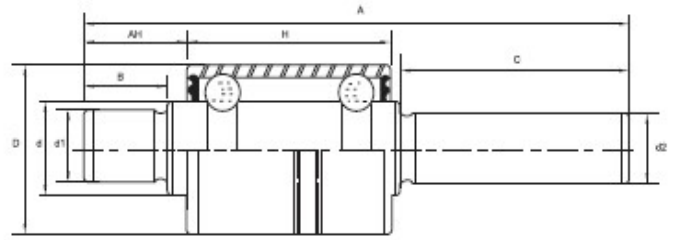

Water pump bearings

水泵轴承

WB Type

ACCOR	Bearing Number			Principal Dimensions (mm)								
	NSK	FAG	KOYO	D	H	A	AH	d	d1	d2	B	C
WB1938126			885832RSE	38.1	53.975	125.73	30.861	18.961	15.818	15.918	27.432	37.338
WB1938127-1			885775RSE	38.1	53.975	127	26.67	18.961	15.938	15.918	11.634	44.45
WB1938127		WK2509	885811RSE	38.1	53.975	127	31.369	18.961		15.918		38.1
885869				38.1	53.975	127.48		18.961	15.918	15.918	13.72	39.29
WB1938127-2			885869RSE	38.1	53.975	127.51	31.115	18.961	15.918	15.918	14.275	39.878
WB1938132			885821BRSE	38.1	53.975	132.08	29.845	18.961	15.918	15.918	12.319	43.18
WB1938134			W9B134RSE	38.1	53.975	134.06	37.605	18.961		15.918		39.678
WB1938134-1			C9DE8530C	38.1	53.975	134.112	30.353	18.961		15.918		47.244
WB1938136-2		WK2528-2	885735RSE	38.1	53.975	135.636	31.877	18.961		15.918		47.244
WB1938136-1		WK2537-1	885737RSE	38.1	53.975	136.398	36.196	18.961	15.918	15.918	12.219	43.434
WB1938136		WK2538	885810RSE	38.1	53.975	136.652	36.703	18.961	15.918	15.918	33.02	42.418
WB1938137			885870RSE	38.1	53.975	136.779	40.366	18.961	15.918	15.918	14.275	39.873
WB1938140-1		WK2550	885821RSE	38.1	53.975	139.7	35.56	18.961	15.918	15.918	15.392	47.752
WB1938140-2			W9B1140L	38.1	53.975	140	33.7	18.961	15.918	15.918	29	49.146
WB1938140			885720RSE	38.1	53.975	140.589	39.624	18.961		15.918		43.815
885815				38.1	53.975	141.76		18.961		15.918		51.59
WB1938142		WK6558	885842RSE	38.1	53.975	141.757	43.84	18.961		15.918		41.021
WB1938143-1			885815ARSE	38.1	53.975	143.256	35.305	18.961		15.918		49.2
WB1938143			885862ARSE	38.1	53.975	143.485	30.836	18.961	15.918	15.918	12.243	45.72
WB1938144			80DA8530AA	38.1	53.975	143.764	41.021	18.961	15.918	15.918	37.5	44.577
WB1938145			885802RS	38.1	53.975	145.796	44.704	18.961		15.918		44.45
WB1938145-1		WK2574-2	885818RSE	38.1	53.975	145.796	44.704	18.961		15.918		40.767
WB1938146			885747RSE	38.1	53.975	146.06	36.322	18.961	15.918	15.918	13.716	51.562
WB1938146-1			885760RSSE	38.1	53.975	146.06	36.322	18.961	15.918	15.918	33.02	51.562
885790				38.1	53.975	148.84		18.961	15.918	15.918	34.92	49.66
WB1938150			885764RSE	38.1	53.975	150.52	35.052	18.961		15.918		58.318
WB1938152			885844RSE	38.1	41.275	152.4	35.66	18.961	15.918	15.918	15.265	60.528
WB1938153-1			885857RSE	38.1	53.975	152.908	53.694	18.961	15.918	15.918	28.448	41.783
WB1938153-2			885865A	38.1	53.975	152.908	46.355	18.961	15.918	15.918	28.575	43.035
WB1938153			885807CRSE	38.1	53.975	153.416	45.72	18.961		15.918		50.546
WB1938154			885825CRSE	38.1	53.975	154.229	27.769	18.961	15.918	15.918	8.89	57.15
885746				38.1	53.975	156.6		18.961		15.918		59.82
885884				38.1	53.975	161		18.961	15.918	15.918	33.53	55.88
WB1940113T				40	46	113	17	19		12		45.5
WB1940113				40	46	113	23	19	17	15.939	42	20
WB1940122				40	46	121.5	23	19	17	15.939	20	50.55
WB1940123				40	46	123	23	19	15.918	15.918	21	52
WB1940126				40	46	126	30.2	19		12		45
WB1740136				40	46	136	26	19	17	17	24	62
WB1940137				40	46	137	23	18.961		12		63
WB1940143				40	46	143		19	15.918	15.918	20	72
WB1942115				42	46	115.5	43	19	18	18	38.5	24